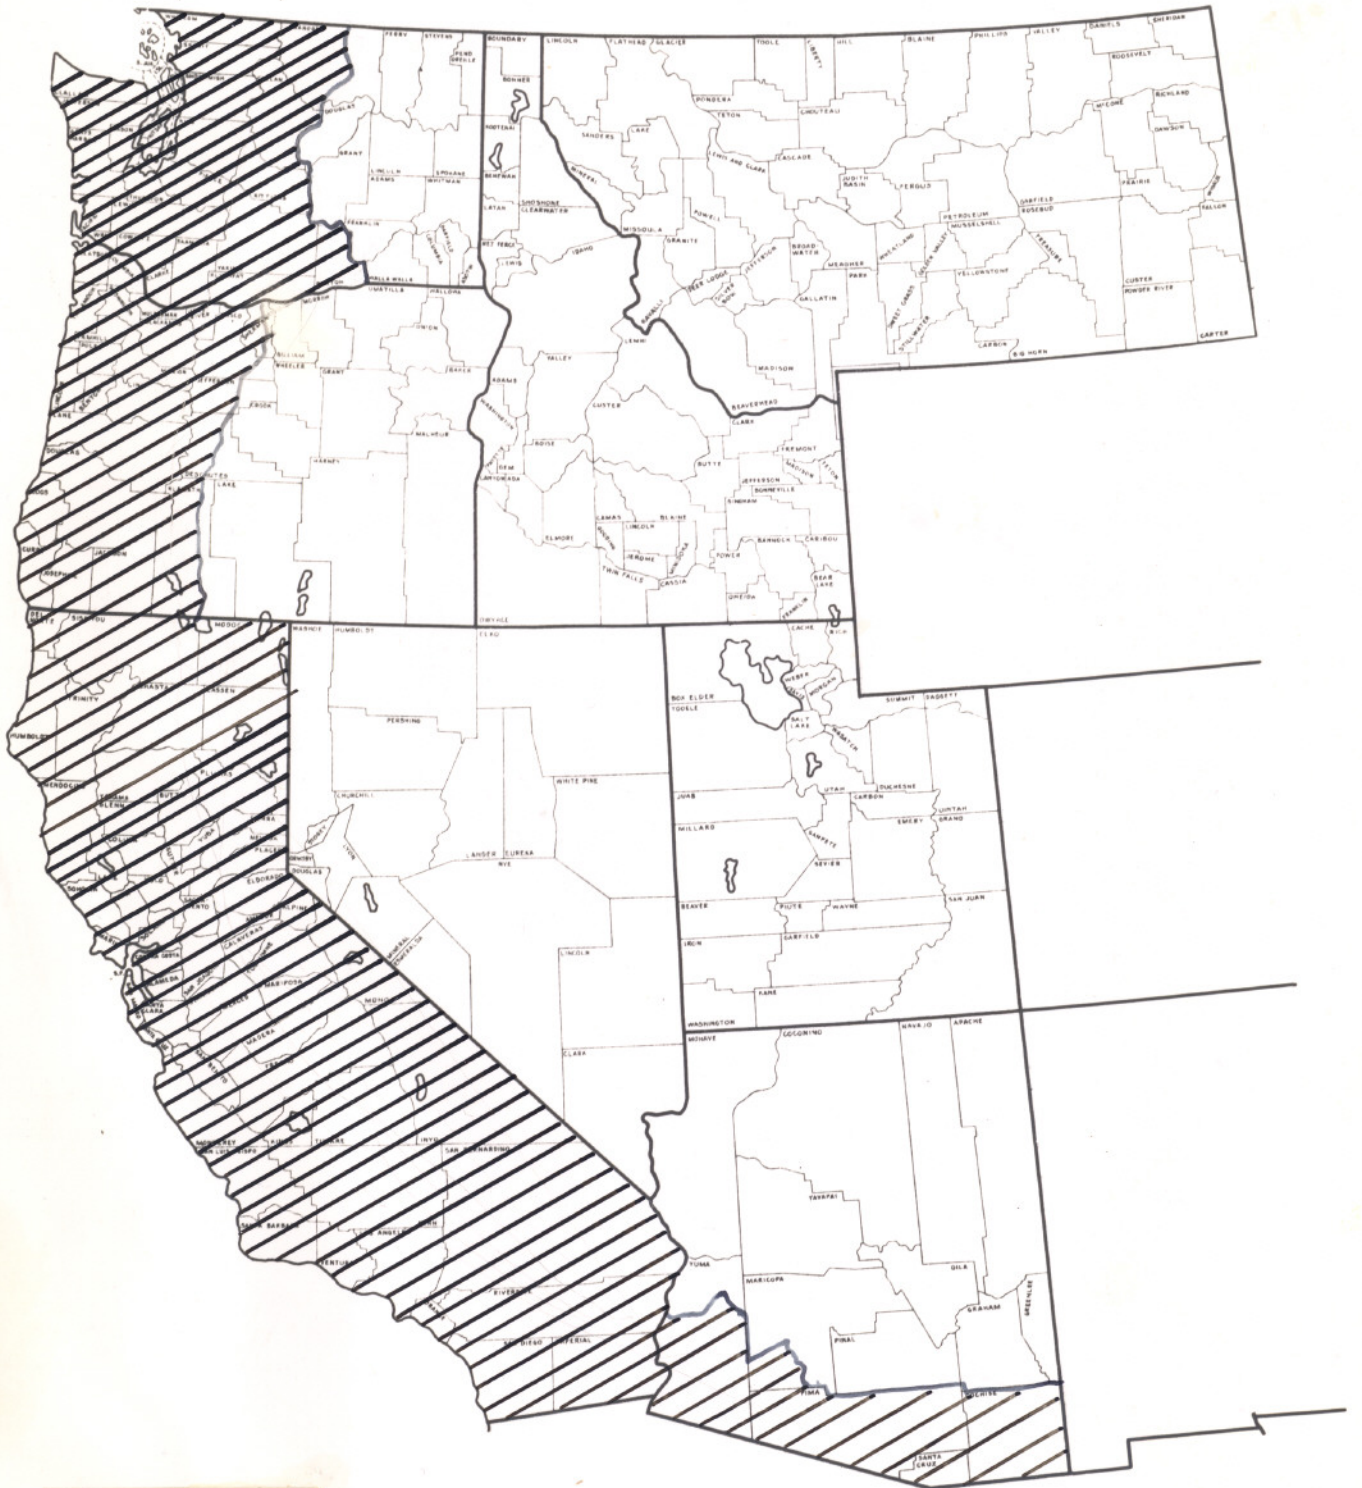

SECRET

Secret

Exclusion Zones, WDC
with proposed changes.

SECRET

Secret

File
DJM

WESTERN DEFENSE COMMAND AREA

WEST COAST
EXCLUSION ZONE

SECRET

Aug 8

WESTERN DEFENSE COMMAND AREA

EXCLUSION AREA AS PROPOSED
 BY 8 AUGUST 1944 LETTER

SECRET

WESTERN DEFENSE COMMAND AREA

EXCLUSION AREA PROPOSED BY
 8 AUGUST 1944 LETTER, AS
 MODIFIED BY 16 DECEMBER 1944
 RADIO