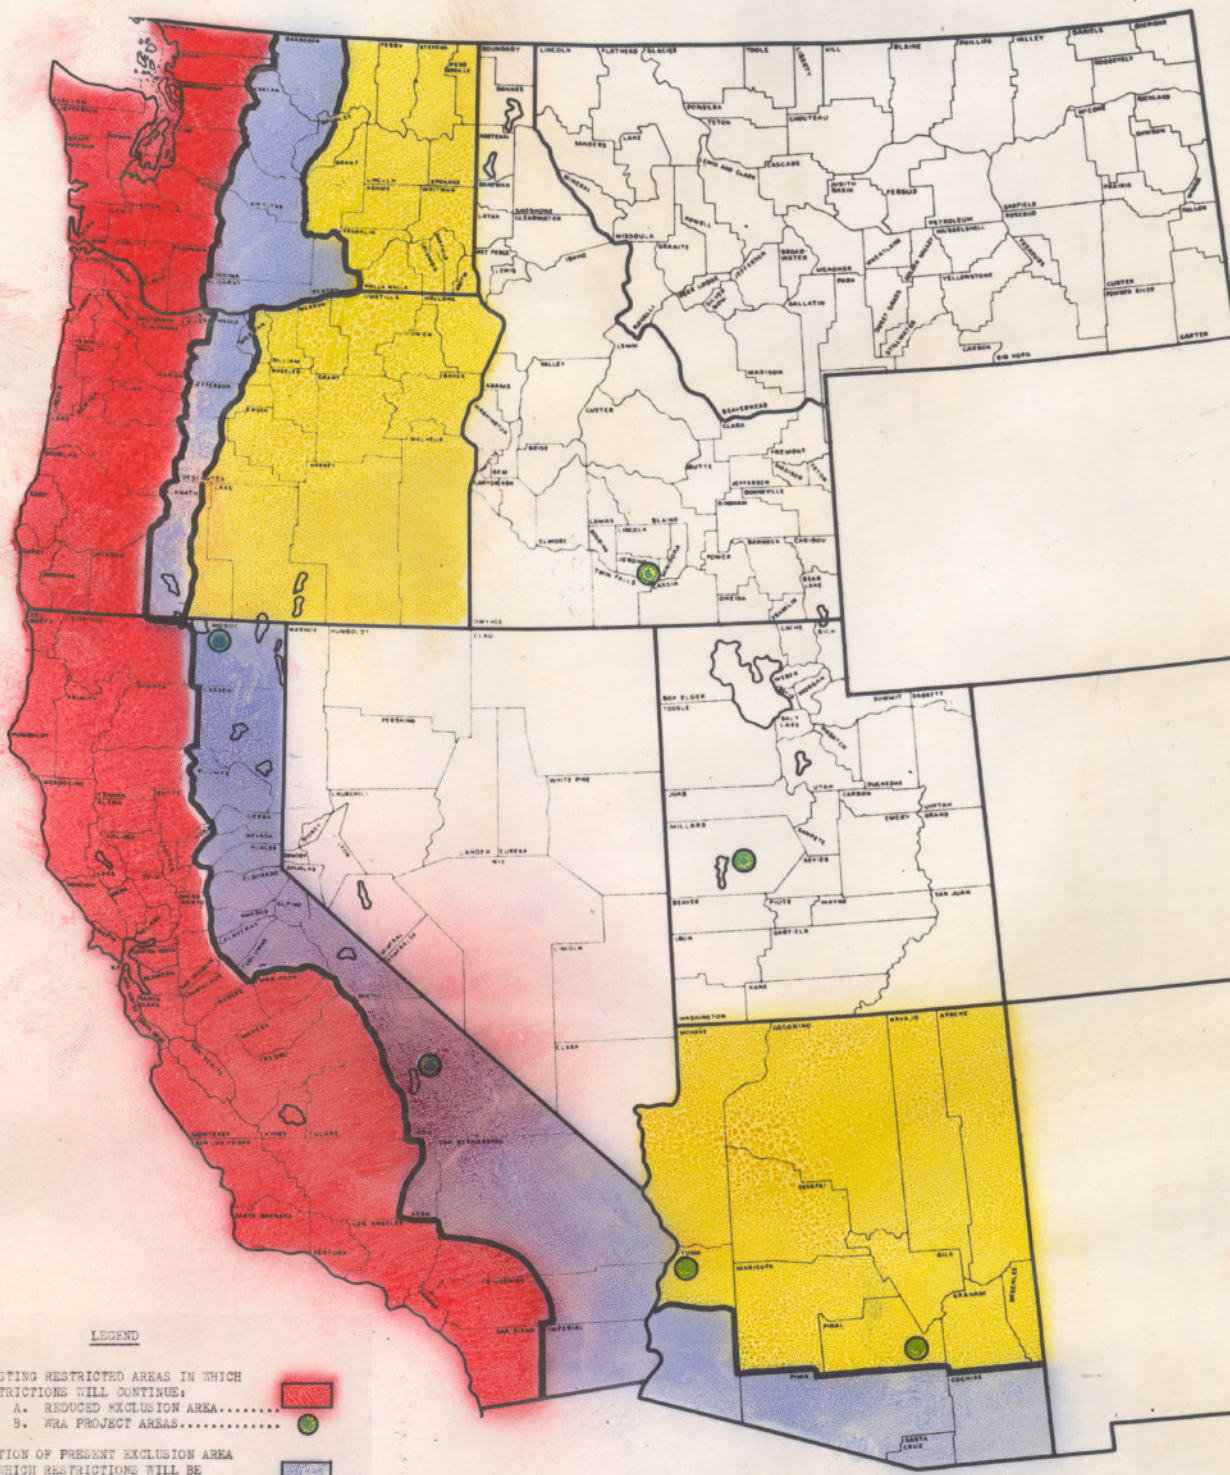

SECRET

Secret

Exclusion Zones, WDC
with proposed changes.

SECRET

Secret

File
DJM

WESTERN DEFENSE COMMAND AREA

WEST COAST
EXCLUSION ZONE

SECRET

Aug 8

WESTERN DEFENSE COMMAND AREA

EXCLUSION AREA AS PROPOSED
 BY 8 AUGUST 1944 LETTER

SECRET

WESTERN DEFENSE COMMAND AREA

EXCLUSION AREA PROPOSED BY
 8 AUGUST 1944 LETTER, AS
 MODIFIED BY 16 DECEMBER 1944
 RADIO

WESTERN DEFENSE COMMAND AREA

LEGEND

EXISTING RESTRICTED AREAS IN WHICH RESTRICTIONS WILL CONTINUE:

- A. REDUCED EXCLUSION AREA..... [Red box]
- B. WRA PROJECT AREAS..... [Green circle]

PORTION OF PRESENT EXCLUSION AREA IN WHICH RESTRICTIONS WILL BE REMOVED..... [Blue box]